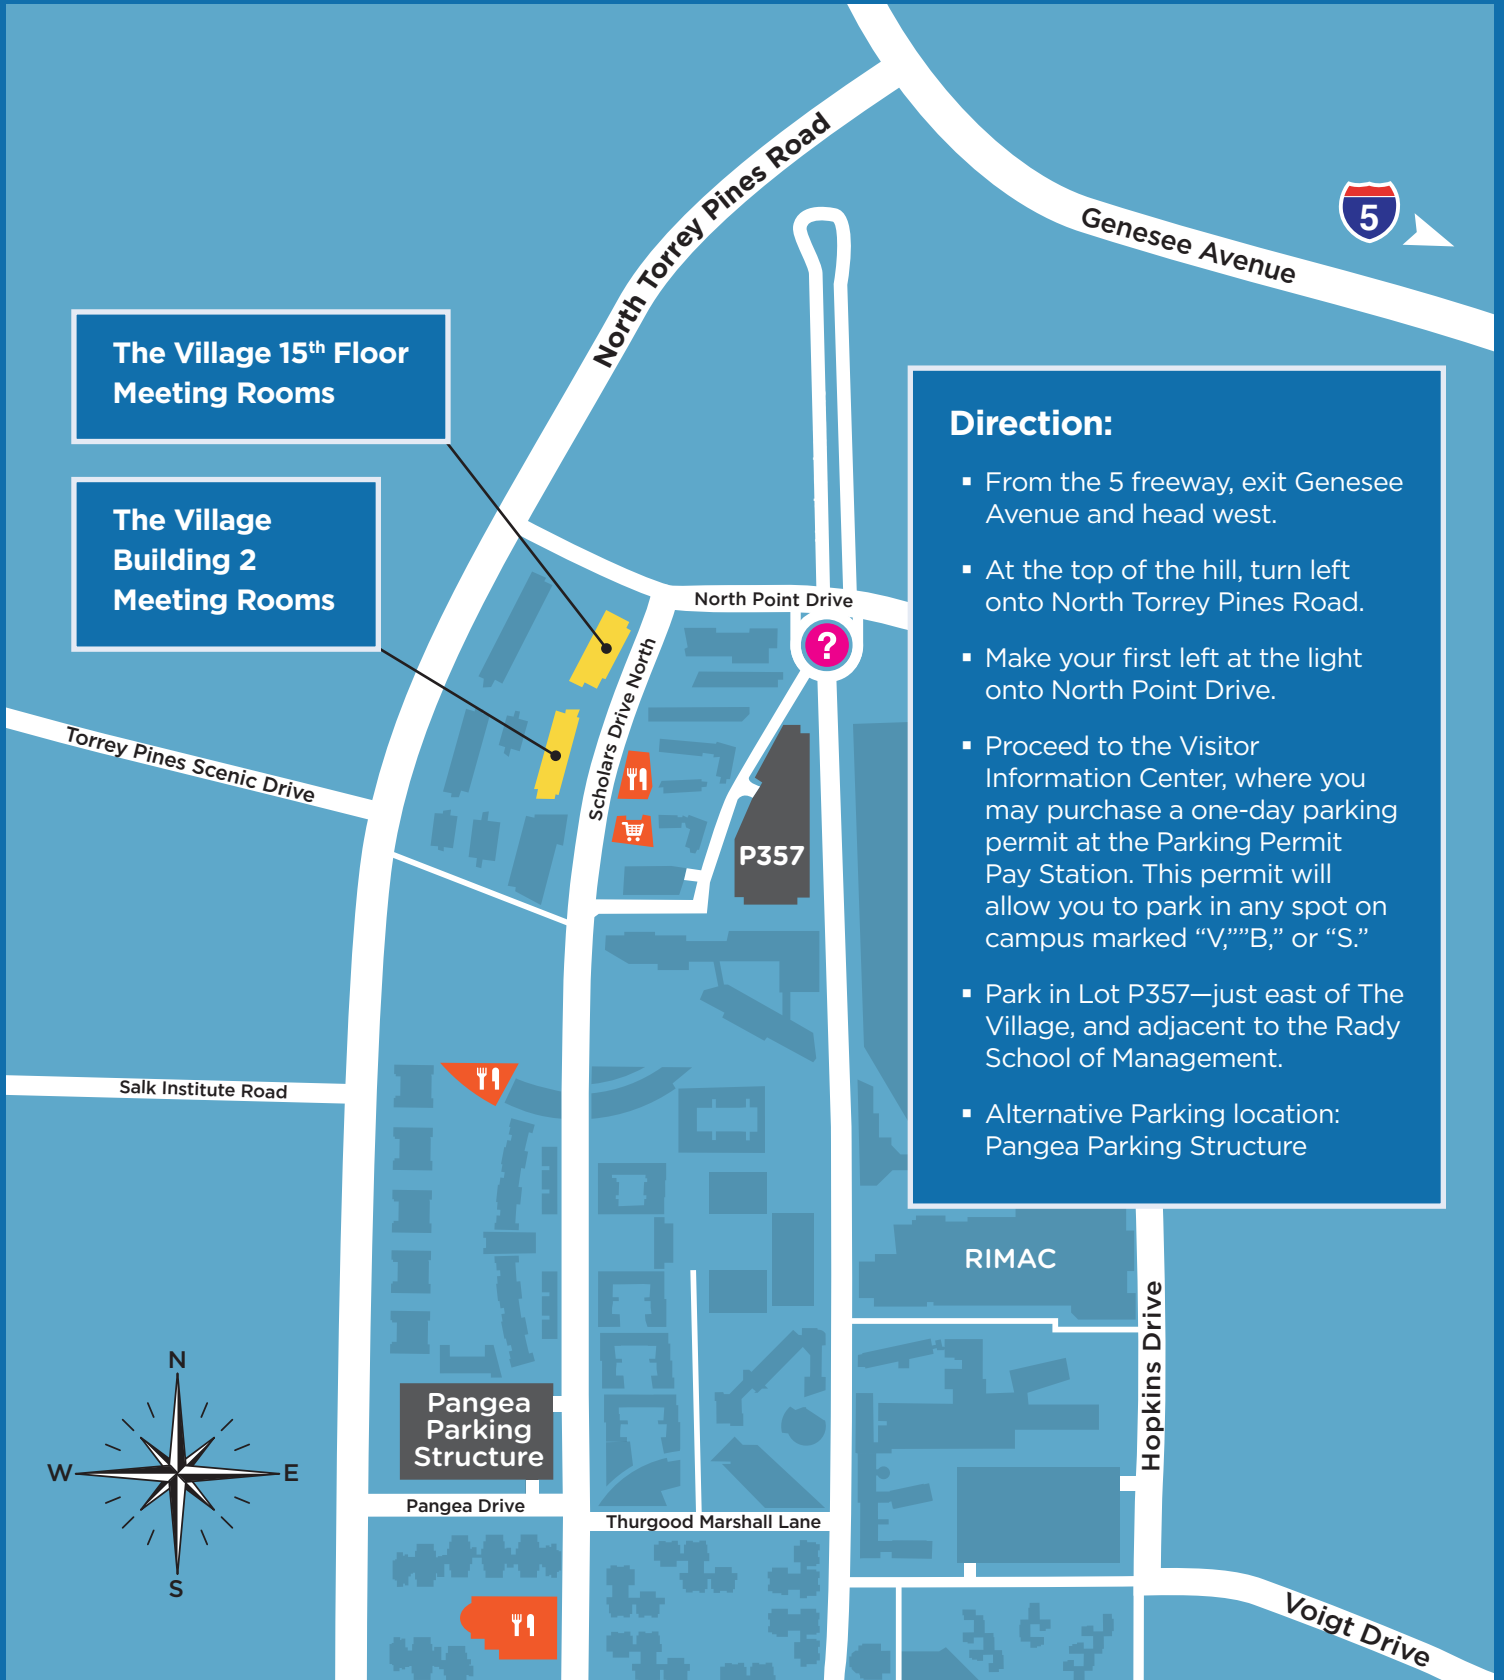

The Meeting Rooms at THE VILLAGE

Direction:

- From the 5 freeway, exit Genesee Avenue and head west.
- At the top of the hill, turn left onto North Torrey Pines Road.
- Make your first left at the light onto North Point Drive.
- Proceed to the Visitor Information Center, where you may purchase a one-day parking permit at the Parking Permit Pay Station. This permit will allow you to park in any spot on campus marked "V," "B," or "S."
- Park in Lot P357—just east of The Village, and adjacent to the Rady School of Management.
- Alternative Parking location: Pangea Parking Structure